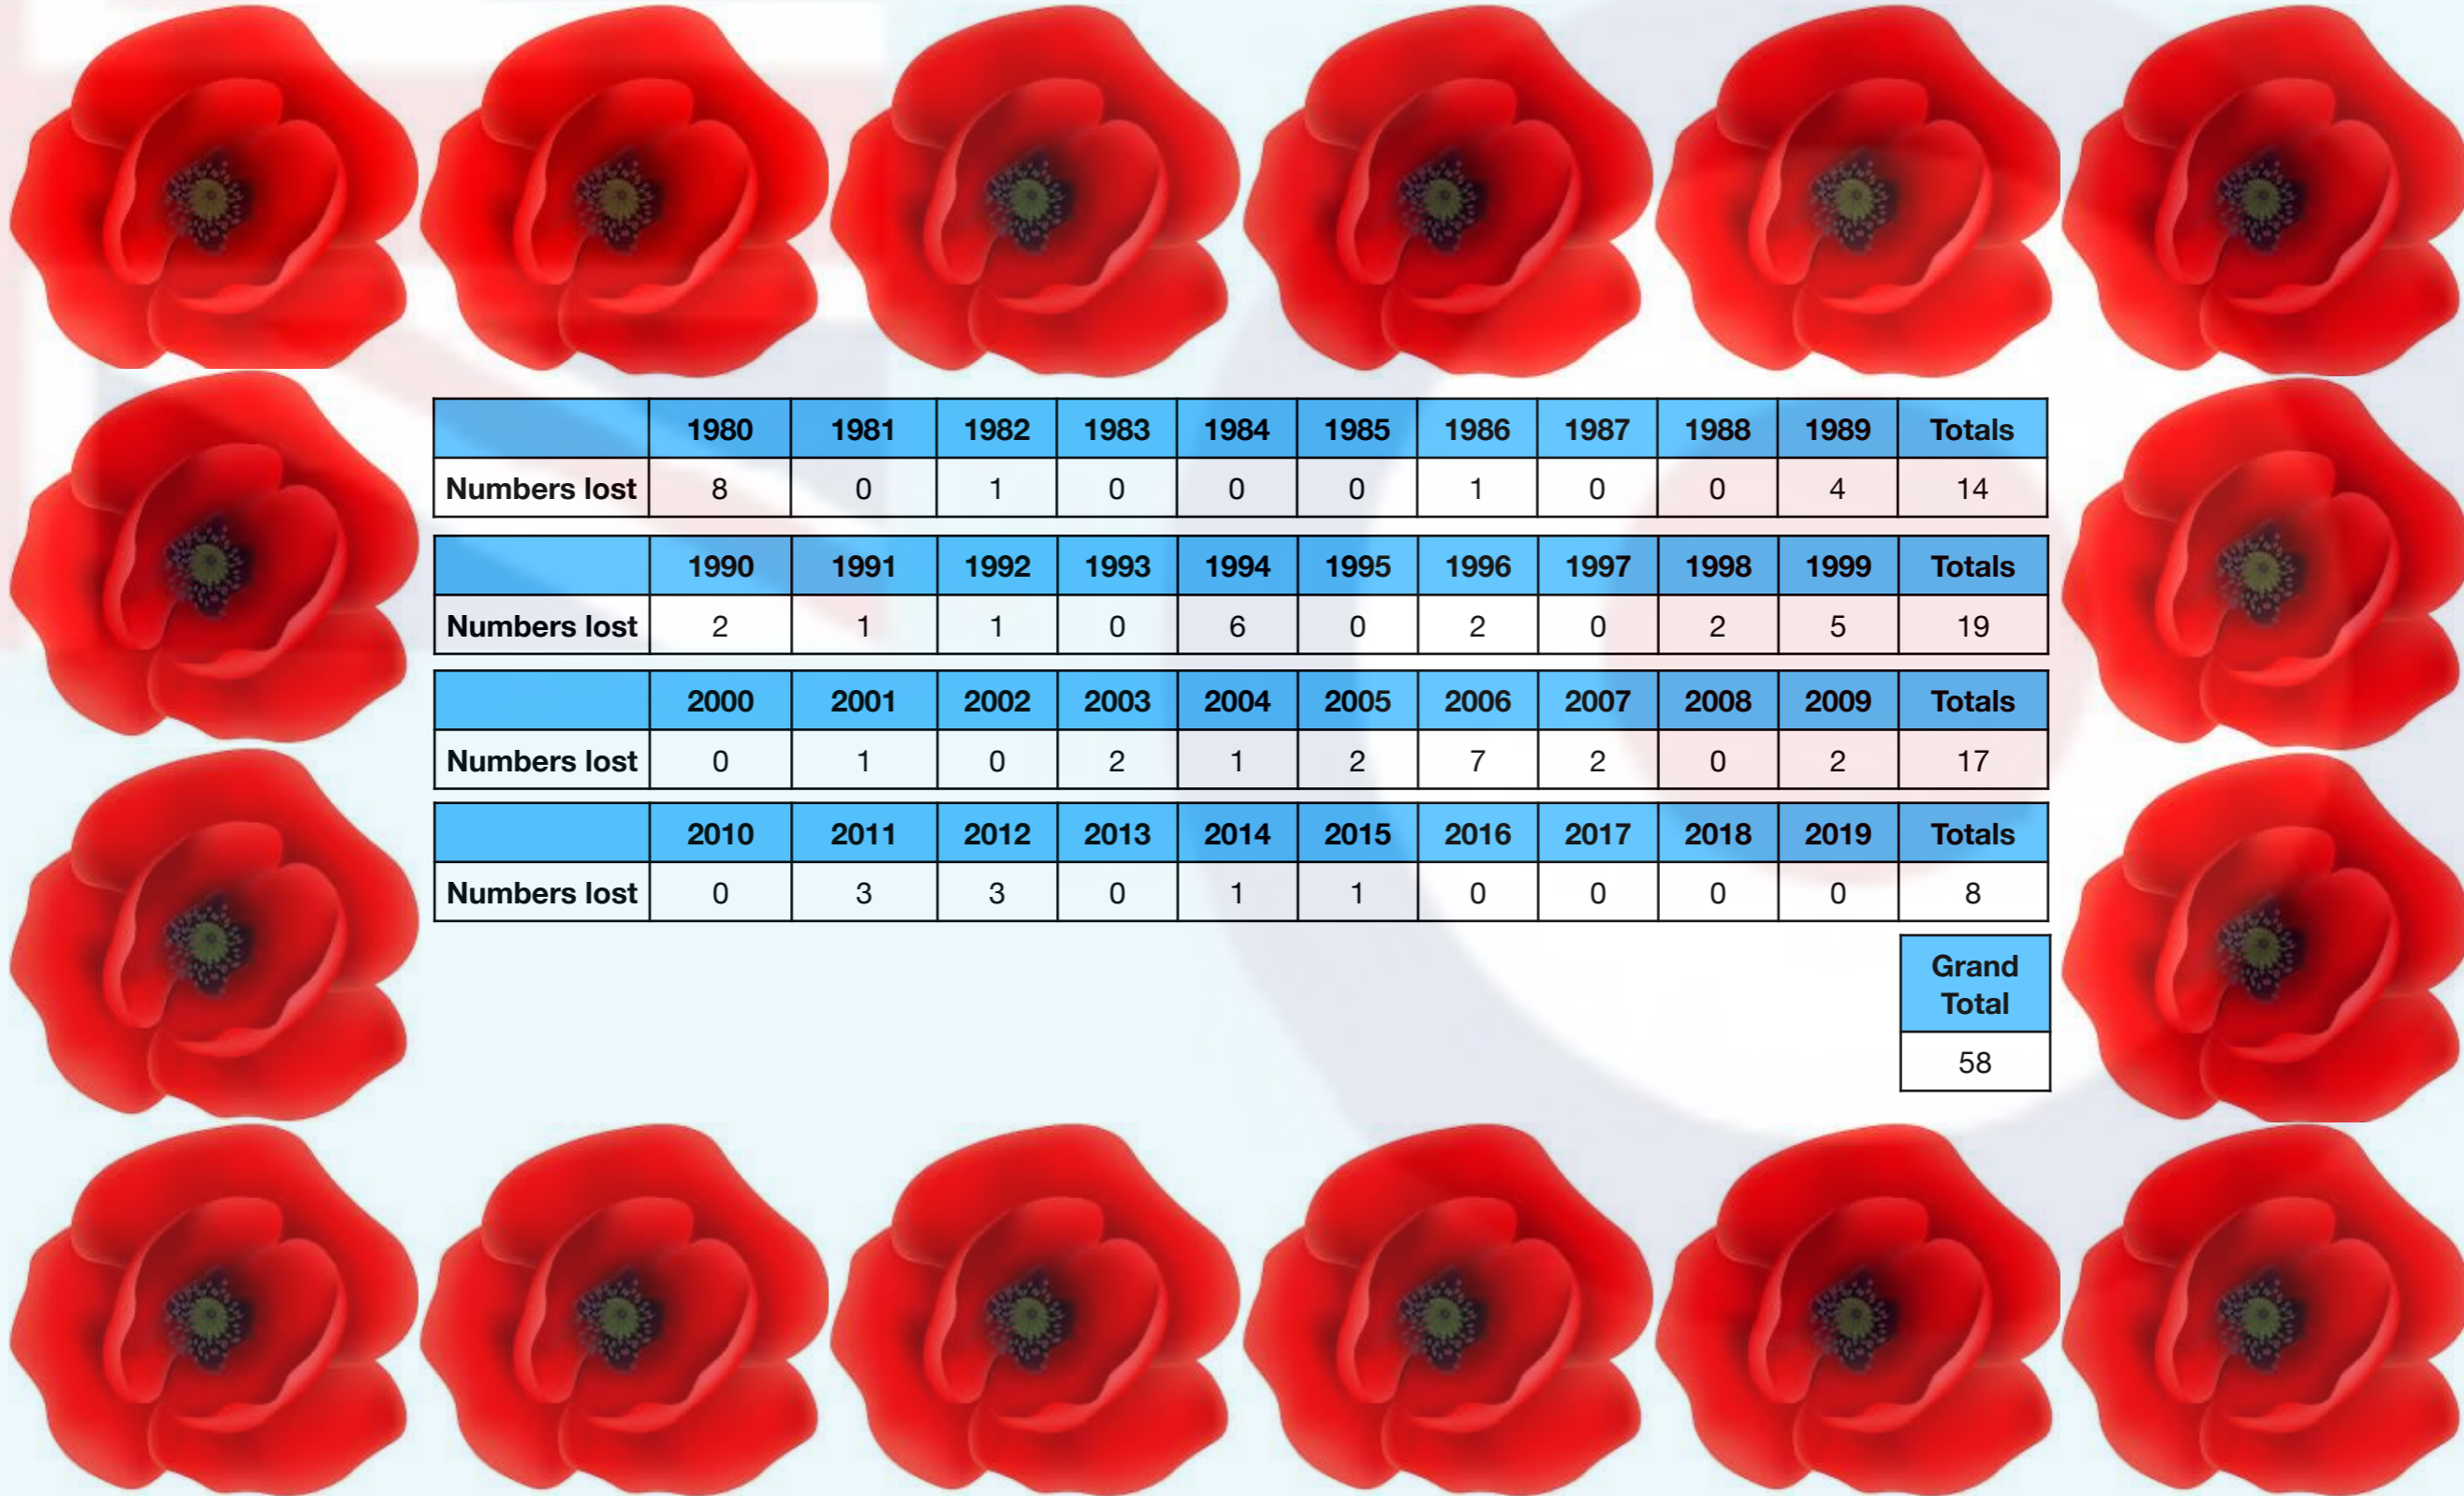

The IOT/IOTC Cranwellian Sacrifice

	1980	1981	1982	1983	1984	1985	1986	1987	1988	1989	Totals
Numbers lost	8	0	1	0	0	0	1	0	0	4	14
	1990	1991	1992	1993	1994	1995	1996	1997	1998	1999	Totals
Numbers lost	2	1	1	0	6	0	2	0	2	5	19
	2000	2001	2002	2003	2004	2005	2006	2007	2008	2009	Totals
Numbers lost	0	1	0	2	1	2	7	2	0	2	17
	2010	2011	2012	2013	2014	2015	2016	2017	2018	2019	Totals
Numbers lost	0	3	3	0	1	1	0	0	0	0	8
											Grand Total
											58