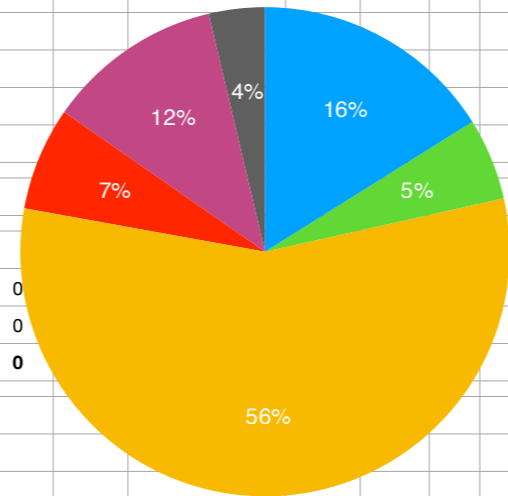

Decade	Entry Totals	GD (P)	GD(Nav) GD (WSO)	GD (AEO)	GD (Air Eng)	GD (ALM)	GD (GRD) (FC)	GD (GRD) (AoC) OS (Fit Ops)	ATC	Int	Eng	Supply	Admin (Sec)	Admin (Edn)/ (Trg)	Admin (Cat)	Admin (PEd)	Sy (Regt)	Sy (Prov)	Marine	Med/ Dental	Med (Sec)	Med (Tech)/ (Sppt)	DoM	FCO Students	RMRAF NS	Chaplain	Specialist Entrant?		
Flight Cadet Era																													
1920s	466	412	0	0	0	0	0	0	0	0	0	0	0	0	0	0	0	0	0	0	0	0	0	0	7				
1930s	623	544	0	0	0	0	0	0	0	0	0	0	0	0	0	0	0	0	0	0	0	0	0	0	21				
War Entry Cadets 38-40	150	134	0	0	0	0	0	0	0	0	0	0	0	0	0	0	0	0	0	0	0	0	0	0	3				
1950s	1387	1103	20	0	0	0	0	0	1	0	0	116	110	0	0	0	0	0	0	0	0	0	0	0	37				
1960s	1325	850	131	1	0	0	0	0	0	0	170	77	40	0	0	0	16	0	0	0	0	0	0	0	40				
1970s	395	225	25	0	0	0	0	0	0	0	90	25	18	0	0	0	7	0	0	0	0	0	0	0	5				
Flight Cadet Sub-Total	4346	3268	176	1	0	0	0	0	1	0	260	218	168	0	0	0	23	0	0	0	0	0	0	0	113				
GE System Era																													
1970s	1459	633	192	2	0	1	2	0	13	0	369	73	115	16	3	5	26	5	0	0	0	0	0	0	4				
GE Sub-Total	1459	633	192	2	0	1	2	0	13	0	369	73	115	16	3	5	26	5	0	0	0	0	0	0	4				
IOT Era																													
1980s	7362	2426	599	90	39	23	489	22	518	45	1154	375	606	289	77	67	257	89	7	1	24	14	3	148	0	0	0		
1990s	4844	1234	430	64	23	28	270	39	346	67	925	247	373	151	38	39	177	66	0	8	19	17	3	271	3	2	4		
2000s	3017	821	239	18	2	14	146	56	215	80	527	137	121	49	15	29	103	51	0	13	5	18	0	42	3	2	6		
IOT Sub-Total	15223	4481	1268	172	64	65	905	117	1079	192	2606	759	1100	489	130	135	537	206	7	22	48	49	6	461	6	4	10		
IOTC Era																													
2000s	1555																												
2010s	288																												
IOTC Sub-Total	1843																												
Total College Graduates	22871																												
War Years SFTS Airmen																													
SFTS/ATU (1940-1945)	2832	2348	0	0	0	0																				213			
19 FTS (1945-47)	310	310	0	0	0	0																			0				
SFTS Sub-Total	3142	2658	0	0	0	0																			213				
GRAND TOTAL	26013																												
To come	1000																												

IOT AND IOTC STATS YET TO BE COMPLETED